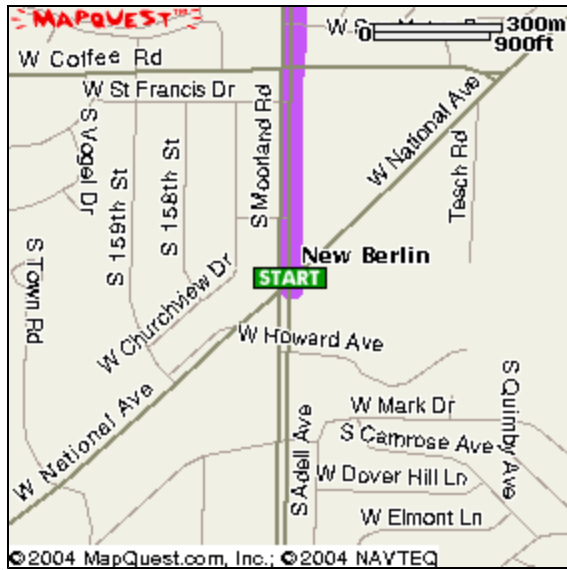

[Send To Printer](#) [Back To Directions](#)

Start: W National Ave & S Moorland Rd
New Berlin, WI
53151 US

End: 2500 Pilgrim Rd
Brookfield, WI
53005-4411 US

Distance: 6.25 miles

Total Estimated Time: 14 minutes

[Click here to Discover What's New in 2004](#)

Directions	Distance
START 1. Start out going North on S MOORLAND RD/CR-O N toward W CHURCHVIEW DR. Continue to follow S MOORLAND RD.	4.1 miles
2. Stay straight to go onto CR-YY N/PILGRIM PKWY. Continue to follow CR-YY N.	2.0 miles
END End at 2500 Pilgrim Rd, Brookfield, WI 53005-4411 US	

Start:
W National Ave & S Moorland Rd
New Berlin, WI
53151 US

End:
2500 Pilgrim Rd
Brookfield, WI
53005-4411 US

Notes:

.....

.....

.....

.....

.....