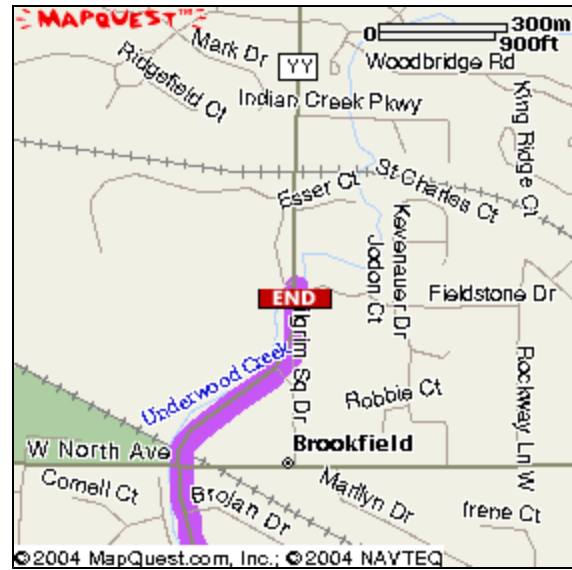

[Send To Printer](#) [Back To Directions](#)

Start: W National Ave & S Moorland Rd
New Berlin, WI
53151 US

End: 2500 Pilgrim Rd
Brookfield, WI
53005-4411 US

Distance: 6.25 miles

Total Estimated Time: 14 minutes

[Click here to Discover What's New in 2004](#)

Directions	Distance
START 1. Start out going North on S MOORLAND RD/CR-O N toward W CHURCHVIEW DR. Continue to follow S MOORLAND RD.	4.1 miles
2. Stay straight to go onto CR-YY N/PILGRIM PKWY. Continue to follow CR-YY N.	2.0 miles
END End at 2500 Pilgrim Rd, Brookfield, WI 53005-4411 US	

Start:
W National Ave & S Moorland Rd
New Berlin, WI
53151 US

End:
2500 Pilgrim Rd
Brookfield, WI
53005-4411 US

Notes:

.....

.....

.....

.....

.....