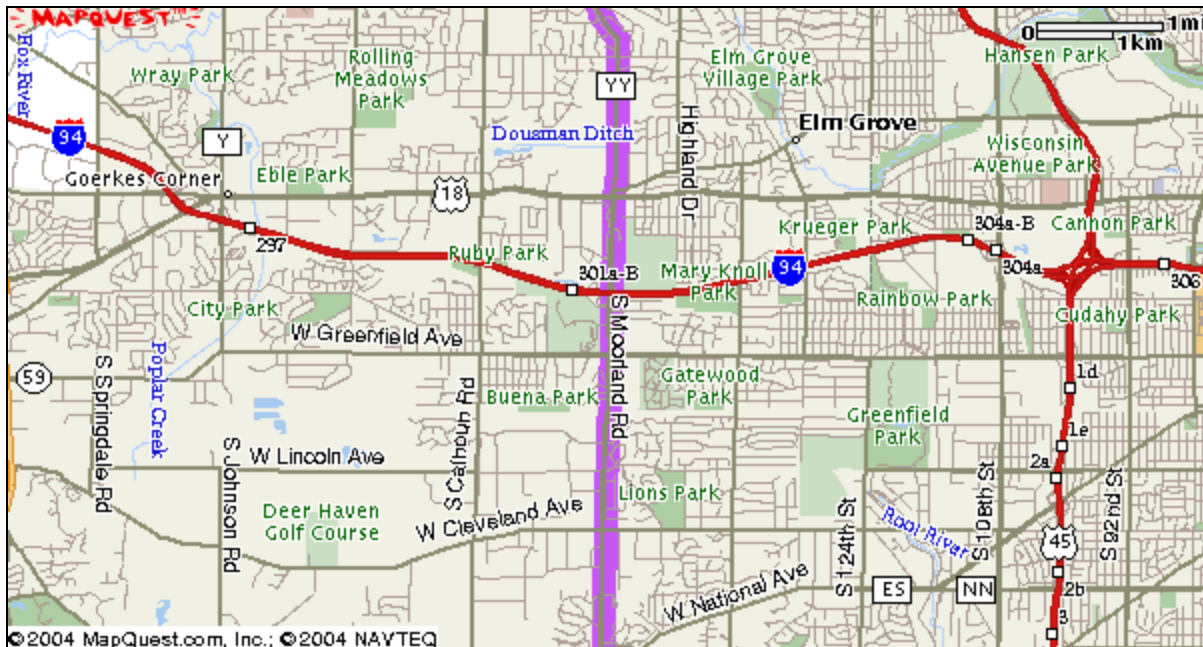

[Send To Printer](#) [Back To Directions](#)

Start: W National Ave & S Moorland Rd
New Berlin, WI
53151 US

End: 2500 Pilgrim Rd
Brookfield, WI
53005-4411 US

Distance: 6.25 miles

Total Estimated Time: 14 minutes

[Click here to Discover What's New in 2004](#)

Directions	Distance
START 1. Start out going North on S MOORLAND RD/CR-O N toward W CHURCHVIEW DR. Continue to follow S MOORLAND RD.	4.1 miles
2. Stay straight to go onto CR-YY N/PILGRIM PKWY. Continue to follow CR-YY N.	2.0 miles
END End at 2500 Pilgrim Rd, Brookfield, WI 53005-4411 US	

Start:
W National Ave & S Moorland Rd
New Berlin, WI
53151 US

End:
2500 Pilgrim Rd
Brookfield, WI
53005-4411 US

Notes:

.....

.....

.....

.....

.....