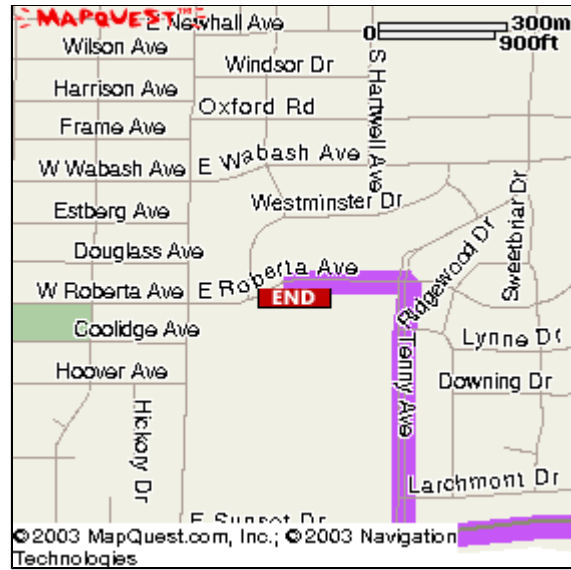

[Send To Printer](#) [Back To Directions](#)

Start: New Berlin, WI
US

End: 401 E Roberta Ave
Waukesha, WI
53186-6637 US

Distance: 6.77 miles

Total Estimated Time: 17 minutes

Need InK?

Buy printer cartridges:
Save up to 75%
Free UPS 2-day shipping

[Buy Now!](#)

www.InkSell.com

<input checked="" type="checkbox"/> Driving Directions	Distance
<input type="checkbox"/> 1. Start out going Southwest on W NATIONAL AVE/CR-ES toward S MOORLAND RD/CR-O N.	0.01 Miles
<input type="checkbox"/> 2. Turn SHARP RIGHT onto S MOORLAND RD/CR-O N.	0.32 Miles
<input type="checkbox"/> 3. Turn LEFT onto W COFFEE RD.	3.78 Miles
<input type="checkbox"/> 4. Turn RIGHT onto S RACINE AVE/CR-Y.	0.71 Miles
<input type="checkbox"/> 5. Turn LEFT onto E SUNSET DR.	1.42 Miles
<input type="checkbox"/> 6. Turn RIGHT onto TENNY AVE.	0.38 Miles
<input type="checkbox"/> 7. Turn LEFT onto E ROBERTA AVE.	0.16 Miles

Start:
New Berlin, WI
US

End:
401 E Roberta Ave
Waukesha, WI
53186-6637 US

Notes:

.....

.....

.....

.....

.....