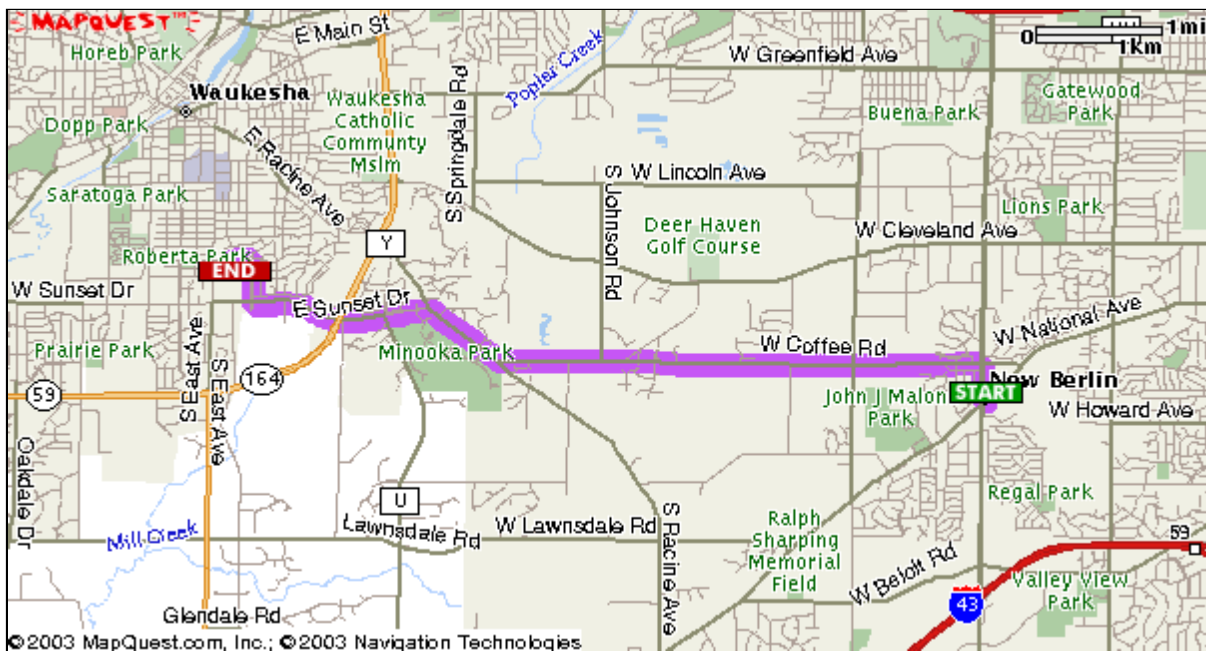

[Send To Printer](#) [Back To Directions](#)

Start: New Berlin, WI
US

End: 401 E Roberta Ave
Waukesha, WI
53186-6637 US

Distance: 6.77 miles

Total Estimated Time: 17 minutes

Need InK?

Buy printer cartridges:
Save up to 75%
Free UPS 2-day shipping

[Buy Now!](#)

www.InkSell.com

<input checked="" type="checkbox"/> Driving Directions	Distance
<input type="checkbox"/> 1. Start out going Southwest on W NATIONAL AVE/CR-ES toward S MOORLAND RD/CR-O N.	0.01 Miles
<input type="checkbox"/> 2. Turn SHARP RIGHT onto S MOORLAND RD/CR-O N.	0.32 Miles
<input type="checkbox"/> 3. Turn LEFT onto W COFFEE RD.	3.78 Miles
<input type="checkbox"/> 4. Turn RIGHT onto S RACINE AVE/CR-Y.	0.71 Miles
<input type="checkbox"/> 5. Turn LEFT onto E SUNSET DR.	1.42 Miles
<input type="checkbox"/> 6. Turn RIGHT onto TENNY AVE.	0.38 Miles
<input type="checkbox"/> 7. Turn LEFT onto E ROBERTA AVE.	0.16 Miles

Start:
New Berlin, WI
US

End:
401 E Roberta Ave
Waukesha, WI
53186-6637 US

Notes:

.....

.....

.....

.....

.....