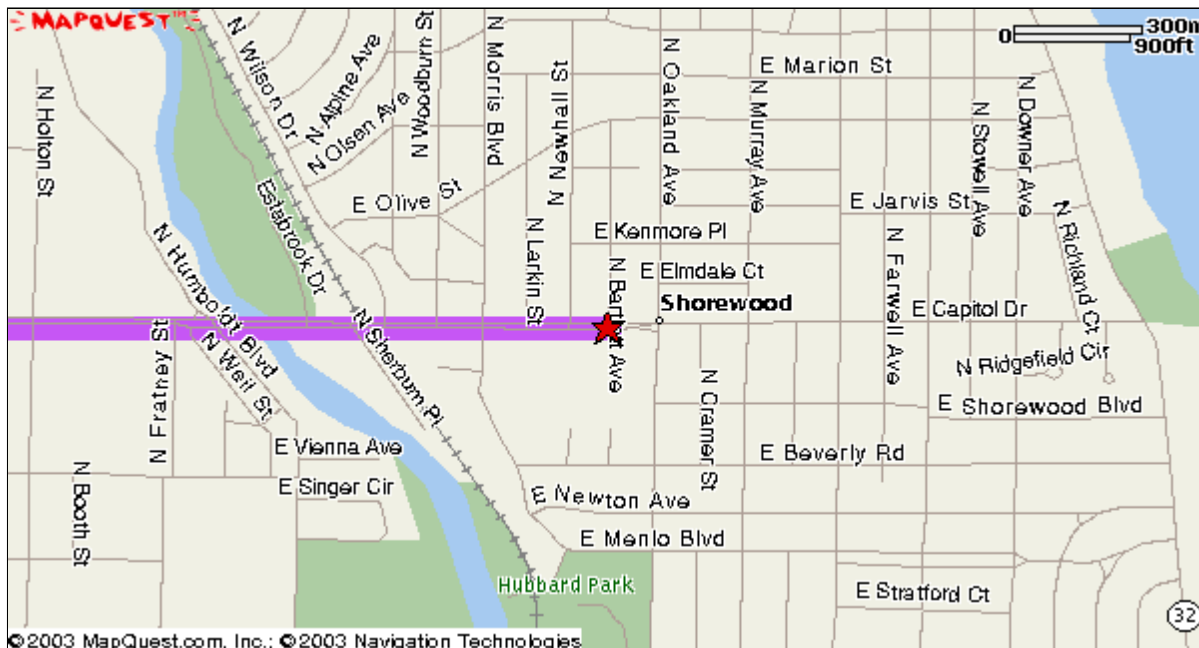

[Send To Printer](#) [Back To Directions](#)

**Start:** New Berlin, WI  
US

**End:** 1701 E Capitol Dr  
Milwaukee, WI  
53211-1911 US

**Distance:** 18.17 miles

**Total Estimated Time:** 25 minutes

## Need InK?

**Buy printer cartridges:**  
Save up to 75%  
Free UPS 2-day shipping

[Buy Now!](#)

[www.InkSell.com](http://www.InkSell.com)

Directions	Distance
1. Start out going Southwest on W NATIONAL AVE/CR-ES toward S MOORLAND RD/CR-O N.	0.0 miles
2. Turn SHARP RIGHT onto S MOORLAND RD/CR-O N. Continue to follow S MOORLAND RD.	3.2 miles
3. Merge onto I-94 E.	9.2 miles
4. Merge onto I-43 N via exit number 310B- on the left- toward GREEN BAY.	3.8 miles
5. Merge onto W CAPITOL DR/WI-190 E via exit number 76A.	1.7 miles
<b>End at 1701 E Capitol Dr, Milwaukee, WI 53211-1911 US</b>	

**Start:**  
New Berlin, WI  
US

**End:**  
1701 E Capitol Dr  
Milwaukee, WI  
53211-1911 US

**Notes:** .....

.....

.....

.....

.....

.....