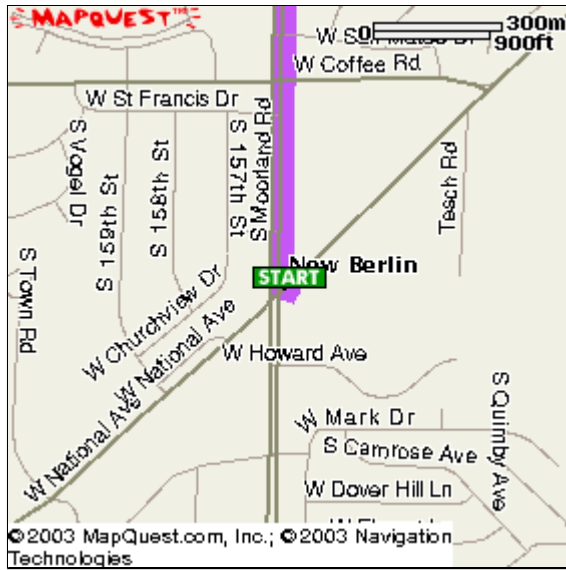

[Send To Printer](#) [Back To Directions](#)

**Start:** New Berlin, WI  
US

**End:** 1701 E Capitol Dr  
Milwaukee, WI  
53211-1911 US

**Distance:** 18.17 miles

**Total Estimated Time:** 25 minutes

## Need InK?

**Buy printer cartridges:**  
Save up to 75%  
Free UPS 2-day shipping

[Buy Now!](#)

[www.InkSell.com](http://www.InkSell.com)

Directions	Distance
1. Start out going Southwest on W NATIONAL AVE/CR-ES toward S MOORLAND RD/CR-O N.	0.0 miles
2. Turn SHARP RIGHT onto S MOORLAND RD/CR-O N. Continue to follow S MOORLAND RD.	3.2 miles
3. Merge onto I-94 E.	9.2 miles
4. Merge onto I-43 N via exit number 310B- on the left- toward GREEN BAY.	3.8 miles
5. Merge onto W CAPITOL DR/WI-190 E via exit number 76A.	1.7 miles
<b>End at 1701 E Capitol Dr, Milwaukee, WI 53211-1911 US</b>	

**Start:**  
New Berlin, WI  
US

**End:**  
1701 E Capitol Dr  
Milwaukee, WI  
53211-1911 US

**Notes:** .....

.....

.....

.....

.....

.....