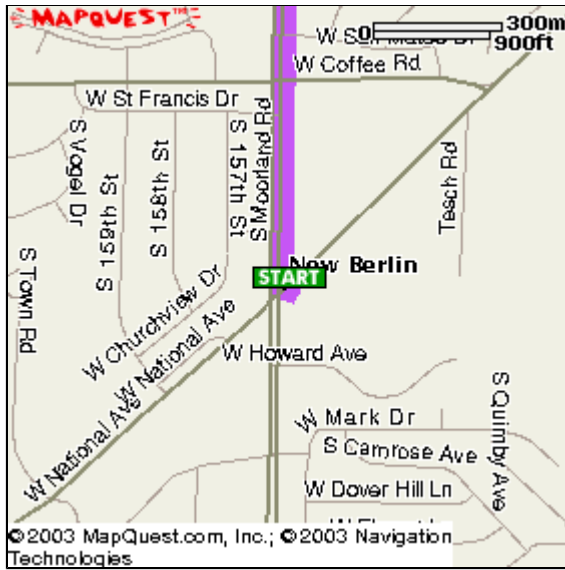

[Send To Printer](#) [Back To Directions](#)

**Start:** New Berlin, WI  
US

**End:** 9250 N Green Bay Rd  
Brown Deer, WI  
53209-1104 US

**Distance:** 25.75 miles

**Total Estimated Time:** 31 minutes

**Holiday Inn Hotels: Official Site**

Guaranteed Lowest Internet Rates

Book Online and pay no booking fees

[Click Here to Make a Reservation!](#)

**Or Call 800-236-1465 to make a reservation**

<input checked="" type="checkbox"/> Driving Directions	Distance
<input type="checkbox"/> 1. Start out going Southwest on W NATIONAL AVE/CR-ES toward S MOORLAND RD/CR-O N.	0.01 Miles
<input type="checkbox"/> 2. Turn SHARP RIGHT onto S MOORLAND RD/CR-O N. Continue to follow S MOORLAND RD.	3.29 Miles
<input type="checkbox"/> 3. Merge onto I-94 E.	9.25 Miles
<input type="checkbox"/> 4. Merge onto I-43 N via exit number 310B- on the left- toward GREEN BAY.	10.24 Miles
<input type="checkbox"/> 5. Merge onto W BROWN DEER RD/WI-100 W via exit number 82B.	2.38 Miles
<input type="checkbox"/> 6. Merge onto N GREEN BAY RD/WI-57 N.	0.57 Miles

**Start:**  
New Berlin, WI  
US

**End:**  
9250 N Green Bay Rd  
Brown Deer, WI  
53209-1104 US

**Notes:** .....

.....

.....

.....

.....

.....