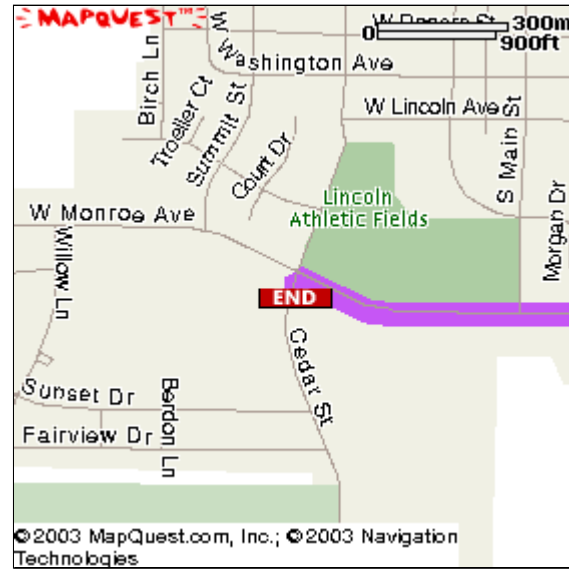

[Send To Printer](#) [Back To Directions](#)

Start: New Berlin, WI
US

End: 805 Cedar St
Hartford, WI
53027-2303 US

Distance: 39.46 miles

Total Estimated Time: 48 minutes

Need InK?

Buy printer cartridges:
Save up to 75%
Free UPS 2-day shipping

[Buy Now!](#)

www.InkSell.com

Directions	Distance
1. Start out going East on W NATIONAL AVE/CR-ES E toward TESCH RD. Continue to follow CR-ES E.	4.0 miles
2. Merge onto US-45 N.	22.1 miles
3. Take US-41 N toward FOND DU LAC.	5.1 miles
4. Merge onto WI-60 W toward SLINGER/HARTFORD.	5.7 miles
5. Turn LEFT onto CR-K.	0.7 miles
6. Turn RIGHT onto E MONROE AVE.	1.5 miles
7. Turn LEFT onto CEDAR ST.	0.0 miles
End at 805 Cedar St, Hartford, WI 53027-2303 US	

Start:

End:

New Berlin, WI
US

805 Cedar St
Hartford, WI
53027-2303 US

Notes:

.....

.....

.....