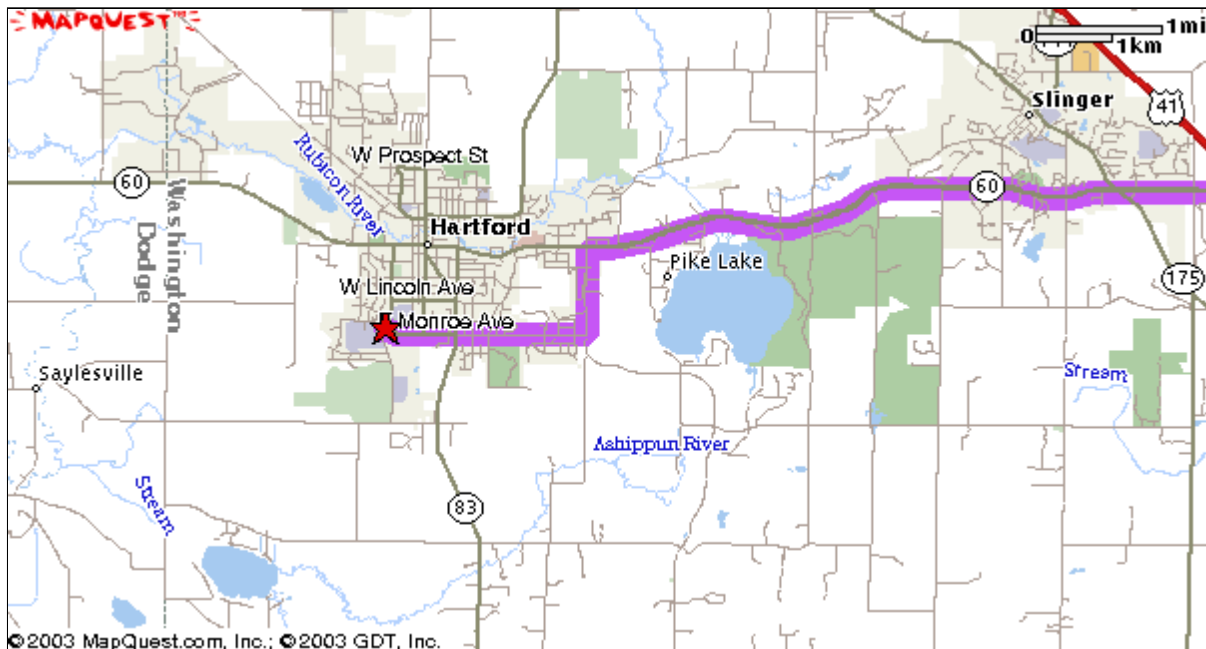

[Send To Printer](#) [Back To Directions](#)

Start: New Berlin, WI
US

End: 805 Cedar St
Hartford, WI
53027-2303 US

Distance: 39.46 miles

Total Estimated Time: 48 minutes

Need InK?

Buy printer cartridges:
Save up to 75%
Free UPS 2-day shipping

[Buy Now!](#)

www.InkSell.com

Directions	Distance
1. Start out going East on W NATIONAL AVE/CR-ES E toward TESCH RD. Continue to follow CR-ES E.	4.0 miles
2. Merge onto US-45 N.	22.1 miles
3. Take US-41 N toward FOND DU LAC.	5.1 miles
4. Merge onto WI-60 W toward SLINGER/HARTFORD.	5.7 miles
5. Turn LEFT onto CR-K.	0.7 miles
6. Turn RIGHT onto E MONROE AVE.	1.5 miles
7. Turn LEFT onto CEDAR ST.	0.0 miles
End at 805 Cedar St, Hartford, WI 53027-2303 US	

Start:

End:

New Berlin, WI
US

805 Cedar St
Hartford, WI
53027-2303 US

Notes:

.....

.....

.....