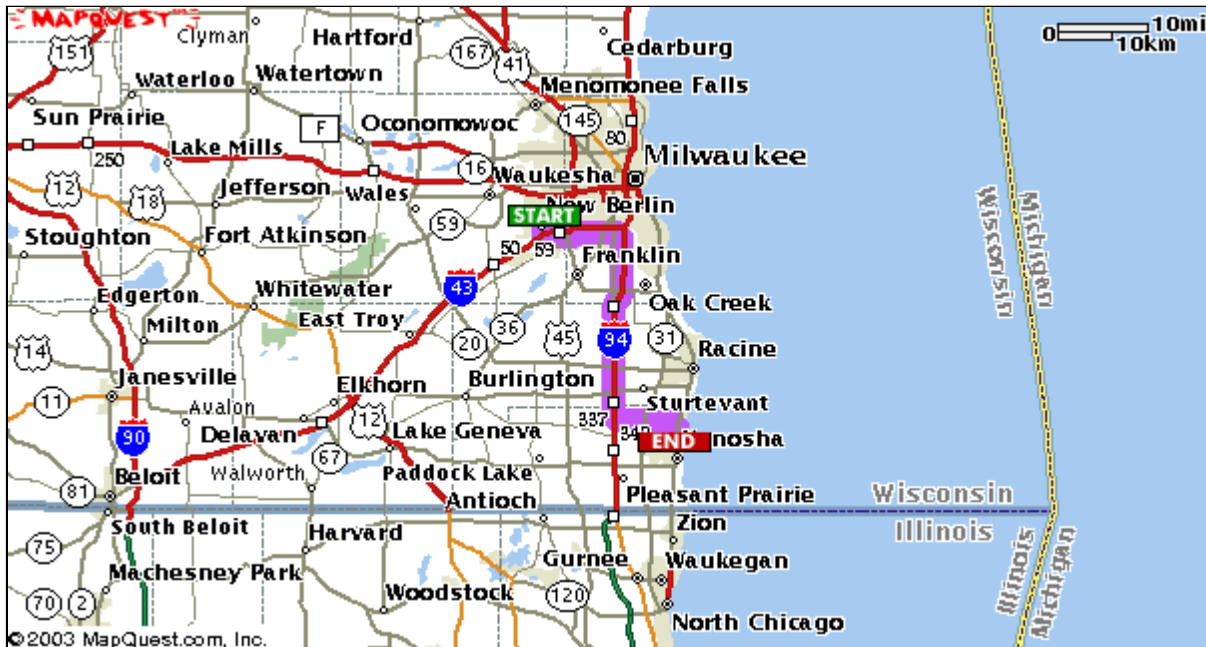

[Send To Printer](#) [Back To Directions](#)

Start: New Berlin, WI
US

End: 2001 Alford Park Dr
Kenosha, WI
53140-1929 US

Distance: 41.36 miles

Total Estimated Time: 50 minutes

Need InK?

Buy printer cartridges:
Save up to 75%
Free UPS 2-day shipping

[Buy Now!](#)

www.InkSell.com

✓ Driving Directions	Distance
<input type="checkbox"/> 1. Start out going Southwest on W NATIONAL AVE/CR-ES toward S MOORLAND RD/CR-O N.	0.03 Miles
<input type="checkbox"/> 2. Turn SLIGHT LEFT onto S MOORLAND RD/CR-O S.	1.70 Miles
<input type="checkbox"/> 3. Merge onto I-43 N via the ramp- on the left- toward MILWAUKEE.	9.13 Miles
<input type="checkbox"/> 4. Merge onto US-41 S/I-94 E via exit number 10B toward CHICAGO.	22.19 Miles
<input type="checkbox"/> 5. Take the exit- exit number 339- toward CR-E EAST-WEST.	0.12 Miles
<input type="checkbox"/> 6. Merge onto 120TH AVE.	0.22 Miles
<input type="checkbox"/> 7. Turn LEFT onto CR E/12TH ST.	6.85 Miles
<input type="checkbox"/> 8. Turn RIGHT onto WI-32/SHERIDAN RD. Continue to follow WI-32.	1.12 Miles

Start:
New Berlin, WI
US

End:
2001 Alford Park Dr
Kenosha, WI
53140-1929 US

Notes:

.....

.....

.....

.....

.....