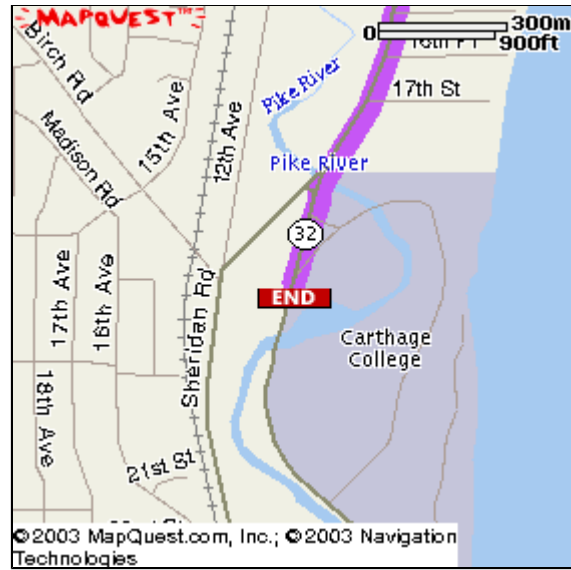

[Send To Printer](#) [Back To Directions](#)

Start: New Berlin, WI
US

End: 2001 Alford Park Dr
Kenosha, WI
53140-1929 US

Distance: 41.36 miles

Total Estimated Time: 50 minutes

Need InK?

Buy printer cartridges:
Save up to 75%
Free UPS 2-day shipping

[Buy Now!](#)

www.InkSell.com

✓ Driving Directions	Distance
<input type="checkbox"/> 1. Start out going Southwest on W NATIONAL AVE/CR-ES toward S MOORLAND RD/CR-O N.	0.03 Miles
<input type="checkbox"/> 2. Turn SLIGHT LEFT onto S MOORLAND RD/CR-O S.	1.70 Miles
<input type="checkbox"/> 3. Merge onto I-43 N via the ramp- on the left- toward MILWAUKEE.	9.13 Miles
<input type="checkbox"/> 4. Merge onto US-41 S/I-94 E via exit number 10B toward CHICAGO.	22.19 Miles
<input type="checkbox"/> 5. Take the exit- exit number 339- toward CR-E EAST-WEST.	0.12 Miles
<input type="checkbox"/> 6. Merge onto 120TH AVE.	0.22 Miles
<input type="checkbox"/> 7. Turn LEFT onto CR E/12TH ST.	6.85 Miles
<input type="checkbox"/> 8. Turn RIGHT onto WI-32/SHERIDAN RD. Continue to follow WI-32.	1.12 Miles

Start:
New Berlin, WI
US

End:
2001 Alford Park Dr
Kenosha, WI
53140-1929 US

Notes:

.....

.....

.....

.....

.....