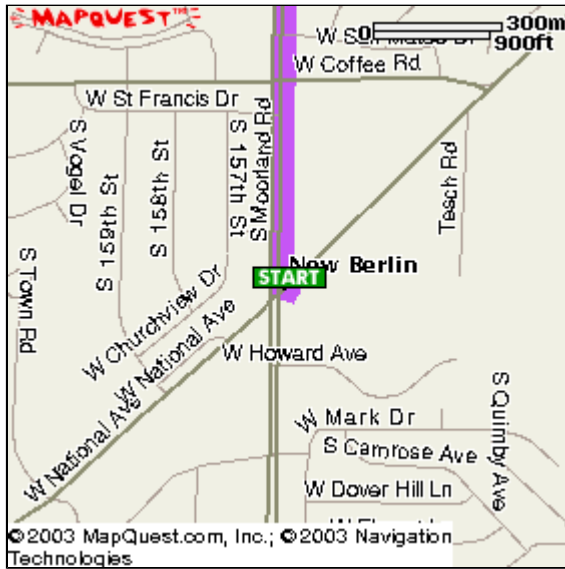

[Send To Printer](#) [Back To Directions](#)

Start: New Berlin, WI
US

End: 3409 N Downer Ave
Milwaukee, WI
53211-2956 US

Distance: 18.15 miles

Total Estimated Time: 28 minutes

Need InK?

Buy printer cartridges:
Save up to 75%
Free UPS 2-day shipping

[Buy Now!](#)

www.InkSell.com

✓ Driving Directions	Distance
<input type="checkbox"/> 1. Start out going Southwest on W NATIONAL AVE/CR-ES toward S MOORLAND RD/CR-O N.	0.01 Miles
<input type="checkbox"/> 2. Turn SHARP RIGHT onto S MOORLAND RD/CR-O N. Continue to follow S MOORLAND RD.	3.29 Miles
<input type="checkbox"/> 3. Merge onto I-94 E.	9.25 Miles
<input type="checkbox"/> 4. Take the I-43 N/I-794 E exit- exit number 310B- on the left toward GREEN BAY.	0.06 Miles
<input type="checkbox"/> 5. Merge onto I-794 E via exit number 310C.	1.14 Miles
<input type="checkbox"/> 6. Take the LINCOLN MEM DRIVE exit- exit number 1F- on the left.	0.30 Miles
<input type="checkbox"/> 7. Merge onto N LINCOLN MEMORIAL DR.	3.47 Miles
<input type="checkbox"/> 8. Turn RIGHT onto WI-32/N LAKE DR.	0.33 Miles
<input type="checkbox"/> 9. Turn LEFT onto E NEWPORT AVE.	0.27 Miles
<input type="checkbox"/> 10. Turn RIGHT onto N DOWNER AVE.	0.01 Miles

Start:

New Berlin, WI
US

End:

3409 N Downer Ave
Milwaukee, WI
53211-2956 US

Notes:

.....

.....

.....