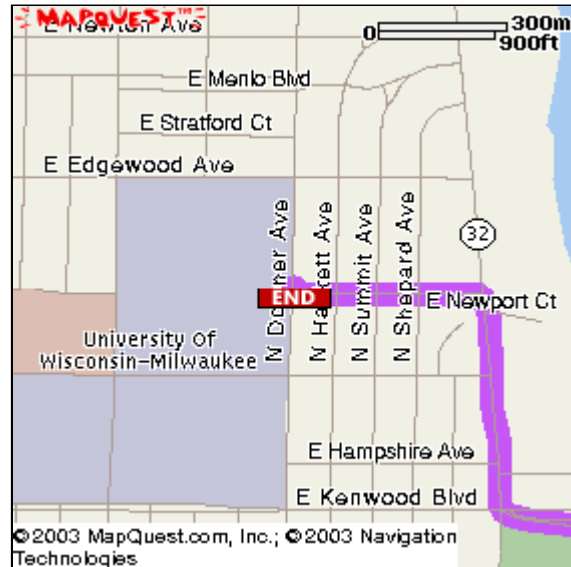

[Send To Printer](#) [Back To Directions](#)

Start: New Berlin, WI
US

End: 3409 N Downer Ave
Milwaukee, WI
53211-2956 US

Distance: 18.15 miles

Total Estimated Time: 28 minutes

Need InK?

Buy printer cartridges:
Save up to 75%
Free UPS 2-day shipping

[Buy Now!](#)

www.InkSell.com

✓ Driving Directions	Distance
<input type="checkbox"/> 1. Start out going Southwest on W NATIONAL AVE/CR-ES toward S MOORLAND RD/CR-O N.	0.01 Miles
<input type="checkbox"/> 2. Turn SHARP RIGHT onto S MOORLAND RD/CR-O N. Continue to follow S MOORLAND RD.	3.29 Miles
<input type="checkbox"/> 3. Merge onto I-94 E.	9.25 Miles
<input type="checkbox"/> 4. Take the I-43 N/I-794 E exit- exit number 310B- on the left toward GREEN BAY.	0.06 Miles
<input type="checkbox"/> 5. Merge onto I-794 E via exit number 310C.	1.14 Miles
<input type="checkbox"/> 6. Take the LINCOLN MEM DRIVE exit- exit number 1F- on the left.	0.30 Miles
<input type="checkbox"/> 7. Merge onto N LINCOLN MEMORIAL DR.	3.47 Miles
<input type="checkbox"/> 8. Turn RIGHT onto WI-32/N LAKE DR.	0.33 Miles
<input type="checkbox"/> 9. Turn LEFT onto E NEWPORT AVE.	0.27 Miles
<input type="checkbox"/> 10. Turn RIGHT onto N DOWNER AVE.	0.01 Miles

Start:

New Berlin, WI
US

End:

3409 N Downer Ave
Milwaukee, WI
53211-2956 US

Notes:

.....

.....

.....