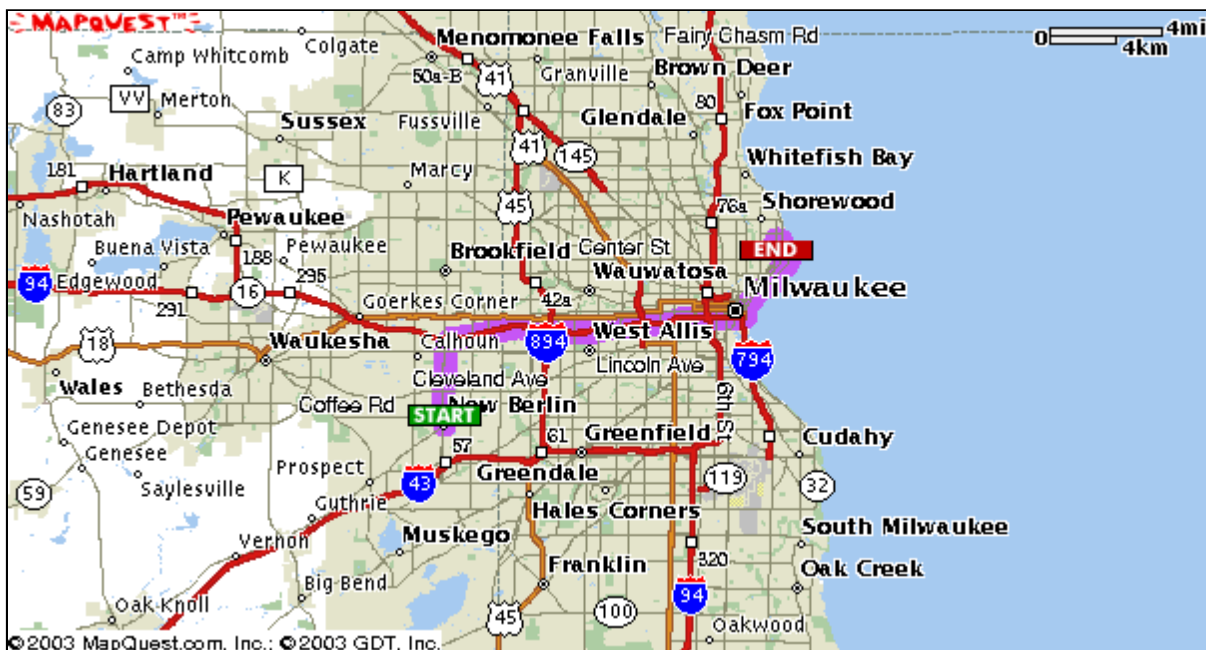

[Send To Printer](#) [Back To Directions](#)

Start: New Berlin, WI
US

End: 3409 N Downer Ave
Milwaukee, WI
53211-2956 US

Distance: 18.15 miles

Total Estimated Time: 28 minutes

Need InK?

Buy printer cartridges:
Save up to 75%
Free UPS 2-day shipping

[Buy Now!](#)

www.InkSell.com

✓ Driving Directions	Distance
<input type="checkbox"/> 1. Start out going Southwest on W NATIONAL AVE/CR-ES toward S MOORLAND RD/CR-O N.	0.01 Miles
<input type="checkbox"/> 2. Turn SHARP RIGHT onto S MOORLAND RD/CR-O N. Continue to follow S MOORLAND RD.	3.29 Miles
<input type="checkbox"/> 3. Merge onto I-94 E.	9.25 Miles
<input type="checkbox"/> 4. Take the I-43 N/I-794 E exit- exit number 310B- on the left toward GREEN BAY.	0.06 Miles
<input type="checkbox"/> 5. Merge onto I-794 E via exit number 310C.	1.14 Miles
<input type="checkbox"/> 6. Take the LINCOLN MEM DRIVE exit- exit number 1F- on the left.	0.30 Miles
<input type="checkbox"/> 7. Merge onto N LINCOLN MEMORIAL DR.	3.47 Miles
<input type="checkbox"/> 8. Turn RIGHT onto WI-32/N LAKE DR.	0.33 Miles
<input type="checkbox"/> 9. Turn LEFT onto E NEWPORT AVE.	0.27 Miles
<input type="checkbox"/> 10. Turn RIGHT onto N DOWNER AVE.	0.01 Miles

Start:

New Berlin, WI
US

End:

3409 N Downer Ave
Milwaukee, WI
53211-2956 US

Notes:

.....

.....

.....