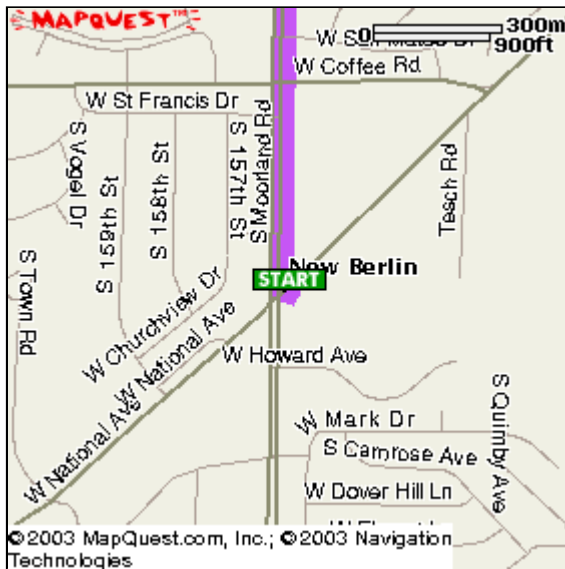

 [Send To Printer](#) [Back To Directions](#)

**Start:** New Berlin, WI  
US

**End:** 2000 Observatory Dr  
Madison, WI  
53706-1121 US

**Distance:** 72.67 miles

**Total Estimated Time:** 1 hour, 22 minutes

## Need InK?

**Buy printer cartridges:**  
Save up to 75%  
Free UPS 2-day shipping

[Buy Now!](#)

[www.InkSell.com](http://www.InkSell.com)

<input checked="" type="checkbox"/> Driving Directions	Distance
<input type="checkbox"/> 1. Start out going Southwest on W NATIONAL AVE/CR-ES toward S MOORLAND RD/CR-O N.	0.01 Miles
<input type="checkbox"/> 2. Turn SHARP RIGHT onto S MOORLAND RD/CR-O N. Continue to follow S MOORLAND RD.	3.44 Miles
<input type="checkbox"/> 3. Turn LEFT.	0.01 Miles
<input type="checkbox"/> 4. Turn SLIGHT LEFT to take the I-94 W ramp.	0.35 Miles
<input type="checkbox"/> 5. Merge onto I-94 W.	60.40 Miles
<input type="checkbox"/> 6. Stay straight to go onto WI-30 W.	2.90 Miles
<input type="checkbox"/> 7. Merge onto E WASHINGTON AVE toward STATE CAPITOL.	3.21 Miles
<input type="checkbox"/> 8. Turn RIGHT onto N BUTLER ST.	0.26 Miles
<input type="checkbox"/> 9. Turn LEFT onto E GORHAM ST.	0.63 Miles
<input type="checkbox"/> 10. E GORHAM ST becomes UNIVERSITY AVE.	0.85 Miles
<input type="checkbox"/> 11. Turn SLIGHT RIGHT onto BABCOCK DR.	0.25 Miles
<input type="checkbox"/> 12. Turn LEFT onto OBSERVATORY DR.	0.34 Miles

**Start:**  
New Berlin, WI  
US

**End:**  
2000 Observatory Dr  
Madison, WI  
53706-1121 US

**Notes:**

.....  
 .....  
 .....  
 .....  
 .....

[All rights reserved. Use Subject to License/Copyright](#)