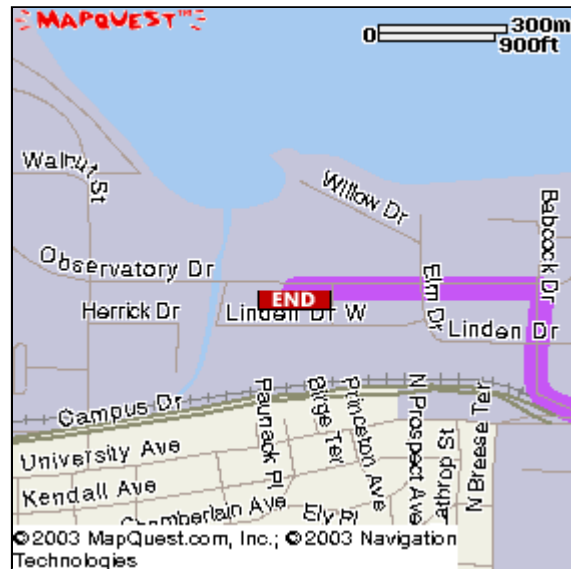

 [Send To Printer](#) [Back To Directions](#)

**Start:** New Berlin, WI  
US

**End:** 2000 Observatory Dr  
Madison, WI  
53706-1121 US

**Distance:** 72.67 miles

**Total Estimated Time:** 1 hour, 22 minutes

## Need InK?

**Buy printer cartridges:**  
Save up to 75%  
Free UPS 2-day shipping

[Buy Now!](#)

[www.InkSell.com](http://www.InkSell.com)

<input checked="" type="checkbox"/> Driving Directions	Distance
<input type="checkbox"/> 1. Start out going Southwest on W NATIONAL AVE/CR-ES toward S MOORLAND RD/CR-O N.	0.01 Miles
<input type="checkbox"/> 2. Turn SHARP RIGHT onto S MOORLAND RD/CR-O N. Continue to follow S MOORLAND RD.	3.44 Miles
<input type="checkbox"/> 3. Turn LEFT.	0.01 Miles
<input type="checkbox"/> 4. Turn SLIGHT LEFT to take the I-94 W ramp.	0.35 Miles
<input type="checkbox"/> 5. Merge onto I-94 W.	60.40 Miles
<input type="checkbox"/> 6. Stay straight to go onto WI-30 W.	2.90 Miles
<input type="checkbox"/> 7. Merge onto E WASHINGTON AVE toward STATE CAPITOL.	3.21 Miles
<input type="checkbox"/> 8. Turn RIGHT onto N BUTLER ST.	0.26 Miles
<input type="checkbox"/> 9. Turn LEFT onto E GORHAM ST.	0.63 Miles
<input type="checkbox"/> 10. E GORHAM ST becomes UNIVERSITY AVE.	0.85 Miles
<input type="checkbox"/> 11. Turn SLIGHT RIGHT onto BABCOCK DR.	0.25 Miles
<input type="checkbox"/> 12. Turn LEFT onto OBSERVATORY DR.	0.34 Miles

**Start:**  
New Berlin, WI  
US

**End:**  
2000 Observatory Dr  
Madison, WI  
53706-1121 US

**Notes:**

.....  
 .....  
 .....  
 .....  
 .....

[All rights reserved. Use Subject to License/Copyright](#)